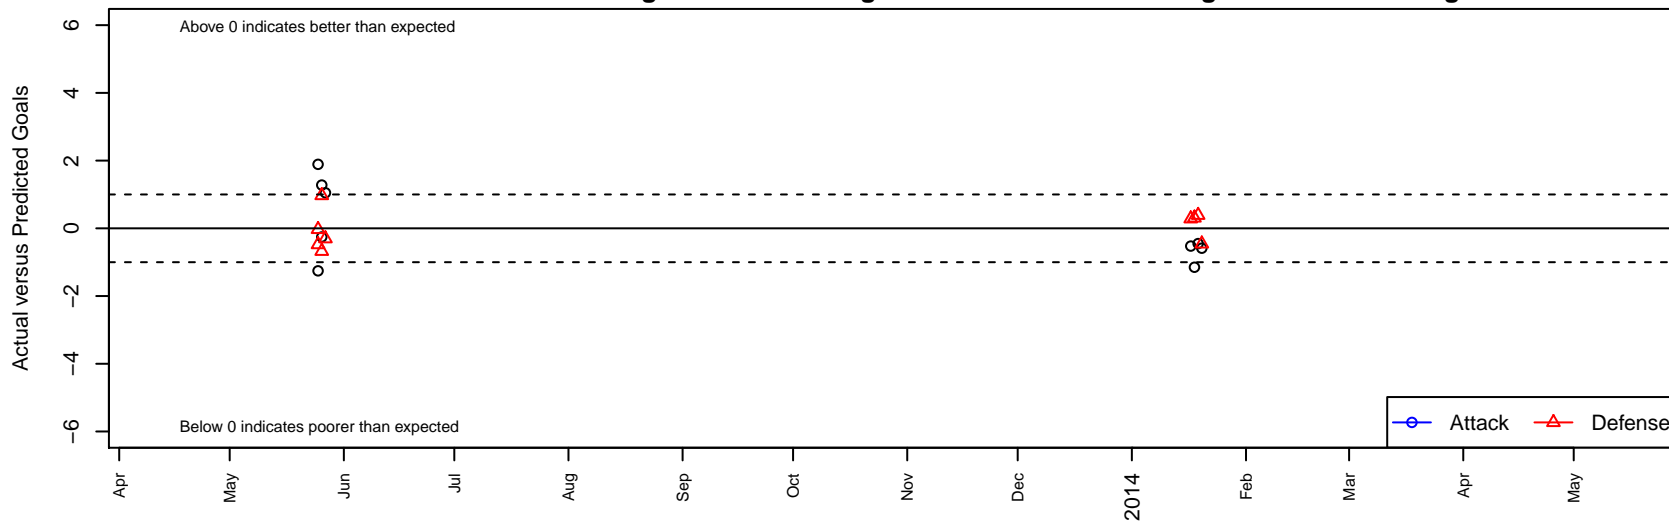

Medford United Mutiny B95

Medford United FC
 Medford, OR
 B95 total strength=1753
 attack=17.19 defense=42.85
 notes= MUFC
 alt names used:
 MUFC Mutiny U17
 MUFC Mutiny

Venues played:
 Rogue Memorial BU16-17
 Portland Winter Showcase U18

Medford United Mutiny B95
 Dots are actual minus expected GF (blue circles) and GA (red triangles).
 Blue line is smoothed change in attack strength. Red is smoothed change in defense strength.

	date	home		away		venue	pred.home	pred.away
21677	2014-01-20	Medford United Mutiny B95	2	Missoula Strikers Black B95	1	Portland Winter Showcase U18	2.59	0.54
21626	2014-01-19	RSA Elite B95	0	Medford United Mutiny B95	2	Portland Winter Showcase U18	0.39	2.45
21470	2014-01-18	Medford United Mutiny B95	0	Montana United B95	0	Portland Winter Showcase U18	1.15	0.31
21290	2014-01-17	Medford United Mutiny B95	1	LASC Eagles B95	1	Portland Winter Showcase U18	1.52	1.28
555	2013-05-27	RVSC Timbers Manchester Utd B95	1	Medford United Mutiny B95	2	Rogue Memorial BU16-17	0.69	0.95
517	2013-05-26	GPYSC Flames B95	1	Medford United Mutiny B95	3	Rogue Memorial BU16-17	0.32	1.72
520	2013-05-26	WAFC Arsenal B95	0	Medford United Mutiny B95	1	Rogue Memorial BU16-17	0.97	1.26
433	2013-05-25	WAFC Arsenal B95	1	Medford United Mutiny B95	0	Rogue Memorial BU16-17	0.97	1.26
438	2013-05-25	Medford United Mutiny B95	4	Valley Futball Club Thunder B96	1	Rogue Memorial BU16-17	2.11	0.52